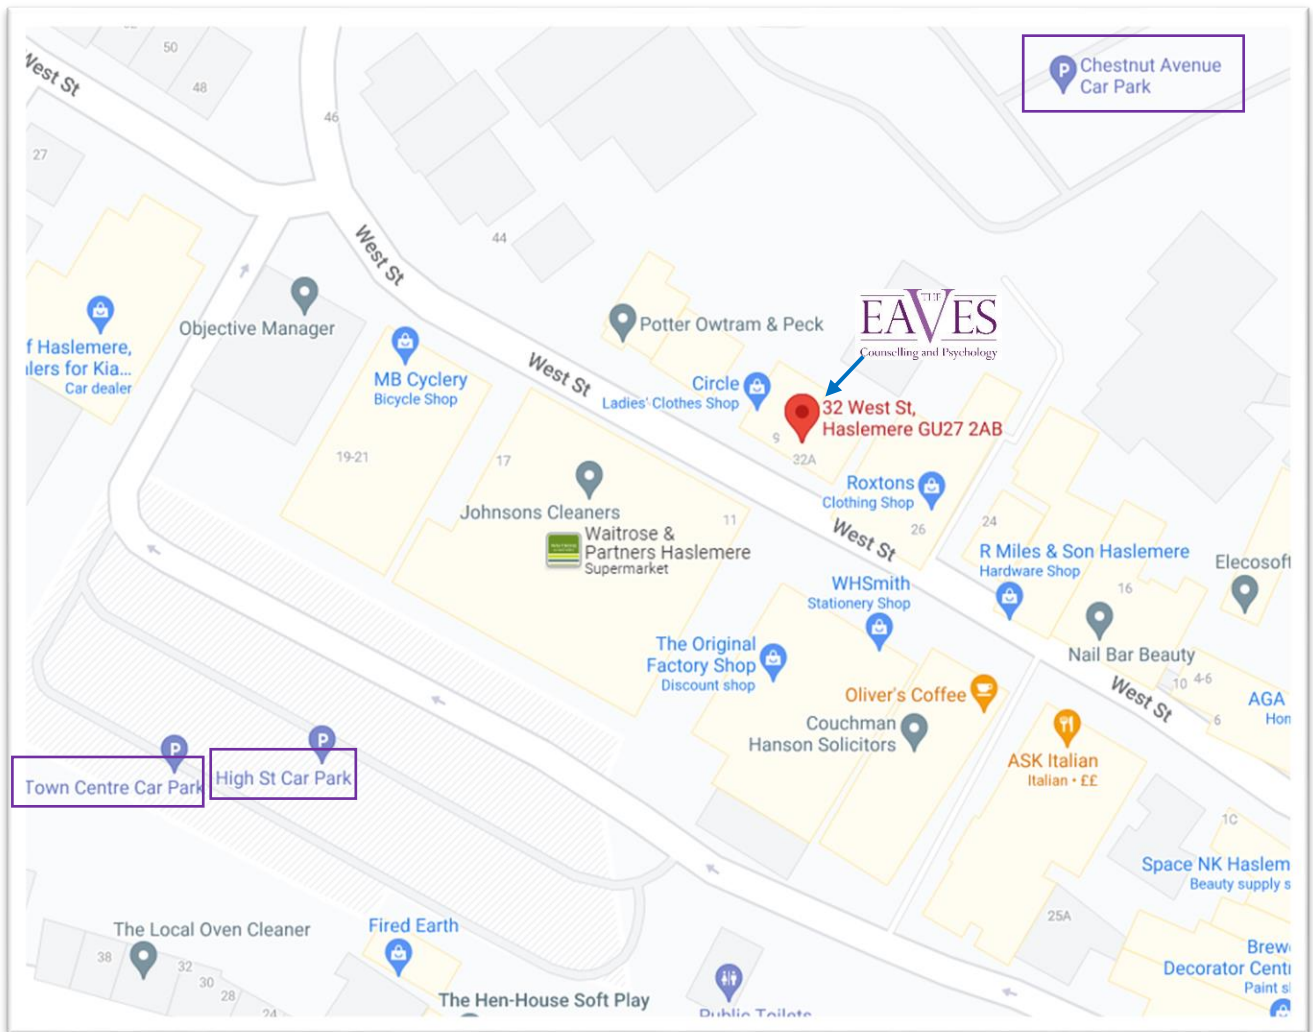

How to find us

32 West Street, Haslemere, Surrey, GU27 2AB

We are located on West Street in central Haslemere, opposite Waitrose.

Car Parking

There is no parking outside of The Eaves. There are several car parks within walking distance. Please refer to map overleaf.

- Chestnut Avenue Car Park
- High Street Car Park
- Town Centre Car Park

By Bus

Haslemere is well served with regular services from Chiddingfold, Hindhead, Liphook and the surrounding areas.

- Most services stop on Haslemere High Street, a very short walk from our office (bus route numbers: 13, 19, 23, 70, 71, 504, 505)

By Train

- Haslemere train station is located just under half a mile from The Eaves
- It is an 8-10 minute walk which takes you through Town Meadow Playground. Alternatively there is a taxi rank directly outside the station and is a 5 minute drive.

(Please turn over for map)

The map below shows the locations of The Eaves and nearby Car Parks.

On arrival, please press the entry buzzer outside if the door is locked. Your therapist will be out to collect you at the time of your appointment. Please do not press the buzzer more than once.