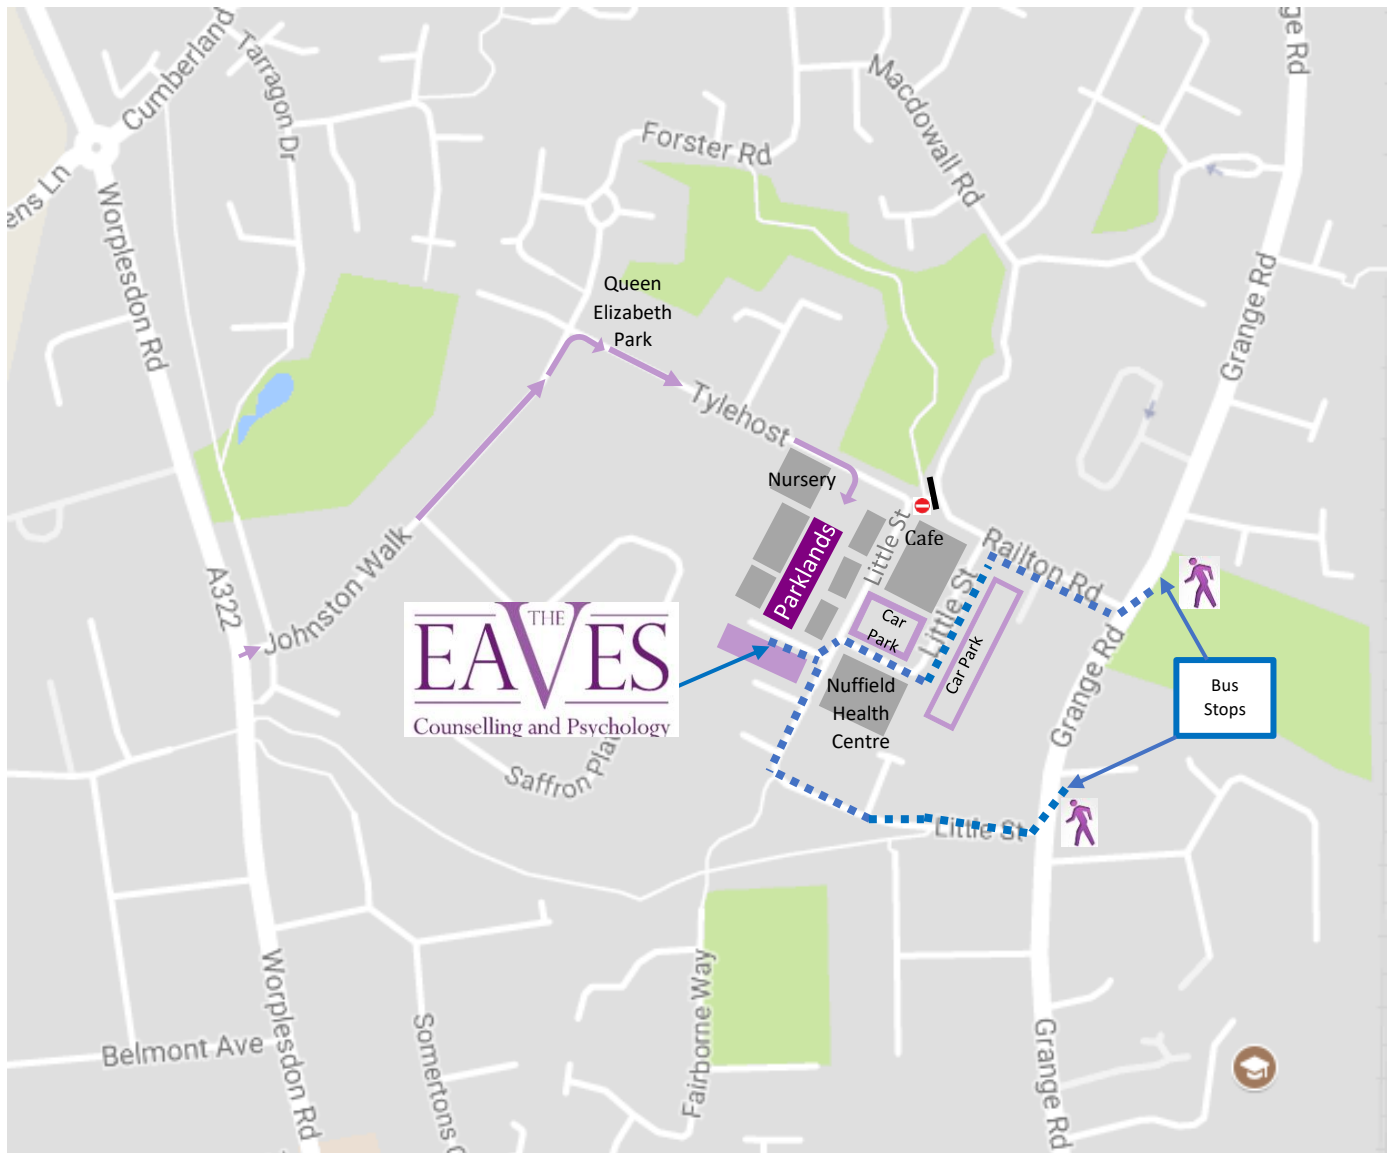

How to find us – Guildford 3 Paris Practice

3 Paris, Parklands, Railton Road, Guildford, Surrey, GU2 9JX

Please note: Do not rely on Sat Navs, they may direct you to the incorrect location.

The Eaves is located in the Stoughton area of Guildford in the Parklands business park on the Queen Elizabeth Park.

By Car

From the A3 Wooden Bridge interchange:

- take the first exit onto the A322 and continue approximately 1 mile past the petrol station on your right
 - turn right onto Johnston Walk and take 2nd right into Tylehost.
 - just after passing the nursery on the right, with the park on the left, enter the gate into Parklands
 - The Eaves is 100 yards directly in front of you.
- **PARKING:** There is limited allocated parking directly outside the office, but please note: you can only park in bays marked 'The Eaves'. If these spaces are taken, free parking is available outside the Nuffield Gym just a couple of minutes walk away.

By Bus

Bus No 2 or Bus C at Guildford town circular stop at Grange Close.

From Grange Close bus stop:

- walk along Grange Road
- turn into Railton Road or Little Street

By Train

The office is located 2 miles from Guildford train station.

From the station:

- either walk to Guildford Friary to take the bus as above
- or alternatively, a taxi rank is situated at the entrance to the station.

(Please turn over for map.)

The map below shows the locations of The Eaves, car parks and bus stops.