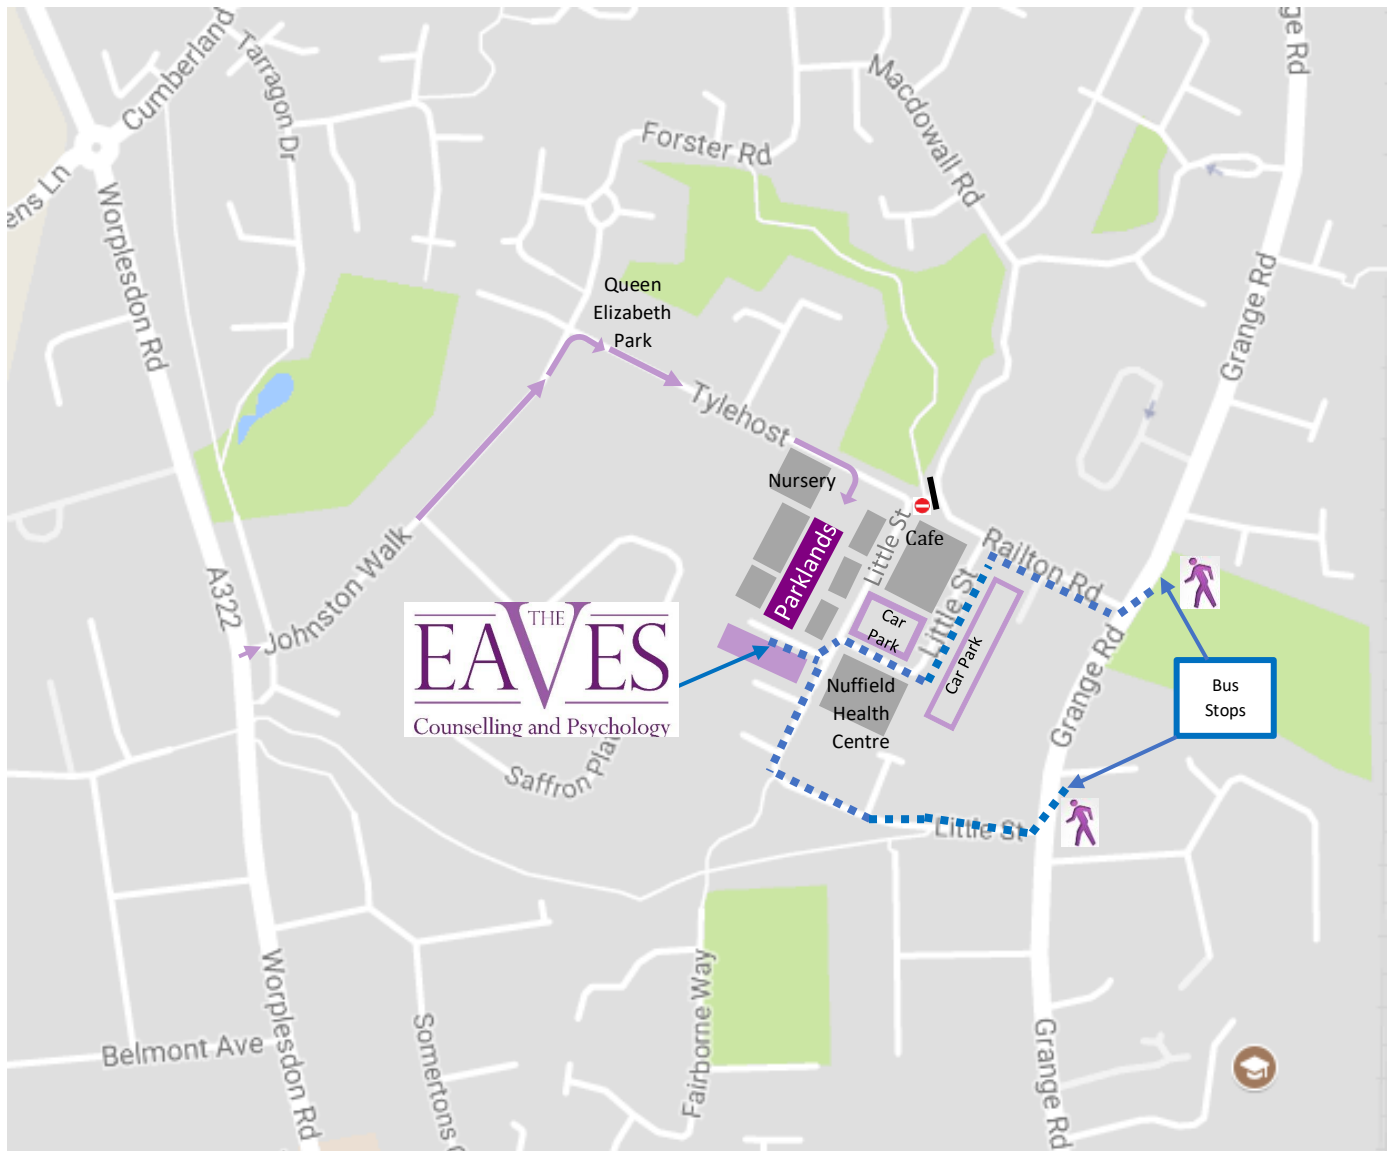

How to find us – Guildford 3 Paris Practice

3 Paris, Parklands, Railton Road, Guildford, Surrey, GU2 9JX

Please note: Do not rely on Sat Navs, they may direct you to the incorrect location. We have two practices in Guildford, please ensure you check with your therapist in advance which one your appointment will be in.

The Eaves are located in the Stoughton area of Guildford in the Parklands business park on the Queen Elizabeth Park.

By Car

From the A3 Wooden Bridge interchange:

- take the first exit onto the A322 and continue approximately 1 mile past the petrol station on your right
- turn right onto Johnston Walk and take 2nd right into Tylehost.
- just after passing the nursery on the right, with the park on the left, enter the gate into Parklands
- The Eaves is 100 yards directly in front of you.
- **PARKING:** There is limited allocated parking directly outside the office, but please note: you can only park in bays marked 'The Eaves'. If these spaces are taken, free parking is available outside the Nuffield Gym just a couple of minutes walk away.

By Bus

Bus No 2 or Bus C at Guildford town circular stop at Grange Close.

From Grange Close bus stop:

- walk along Grange Road
- turn into Railton Road or Little Street

By Train

The office is located 2 miles from Guildford train station.

From the station:

- either walk to Guildford Friary to take the bus as above
- or alternatively, a taxi rank is situated at the entrance to the station.

(Please turn over for map.)

The map below shows the locations of The Eaves, car parks and bus stops.