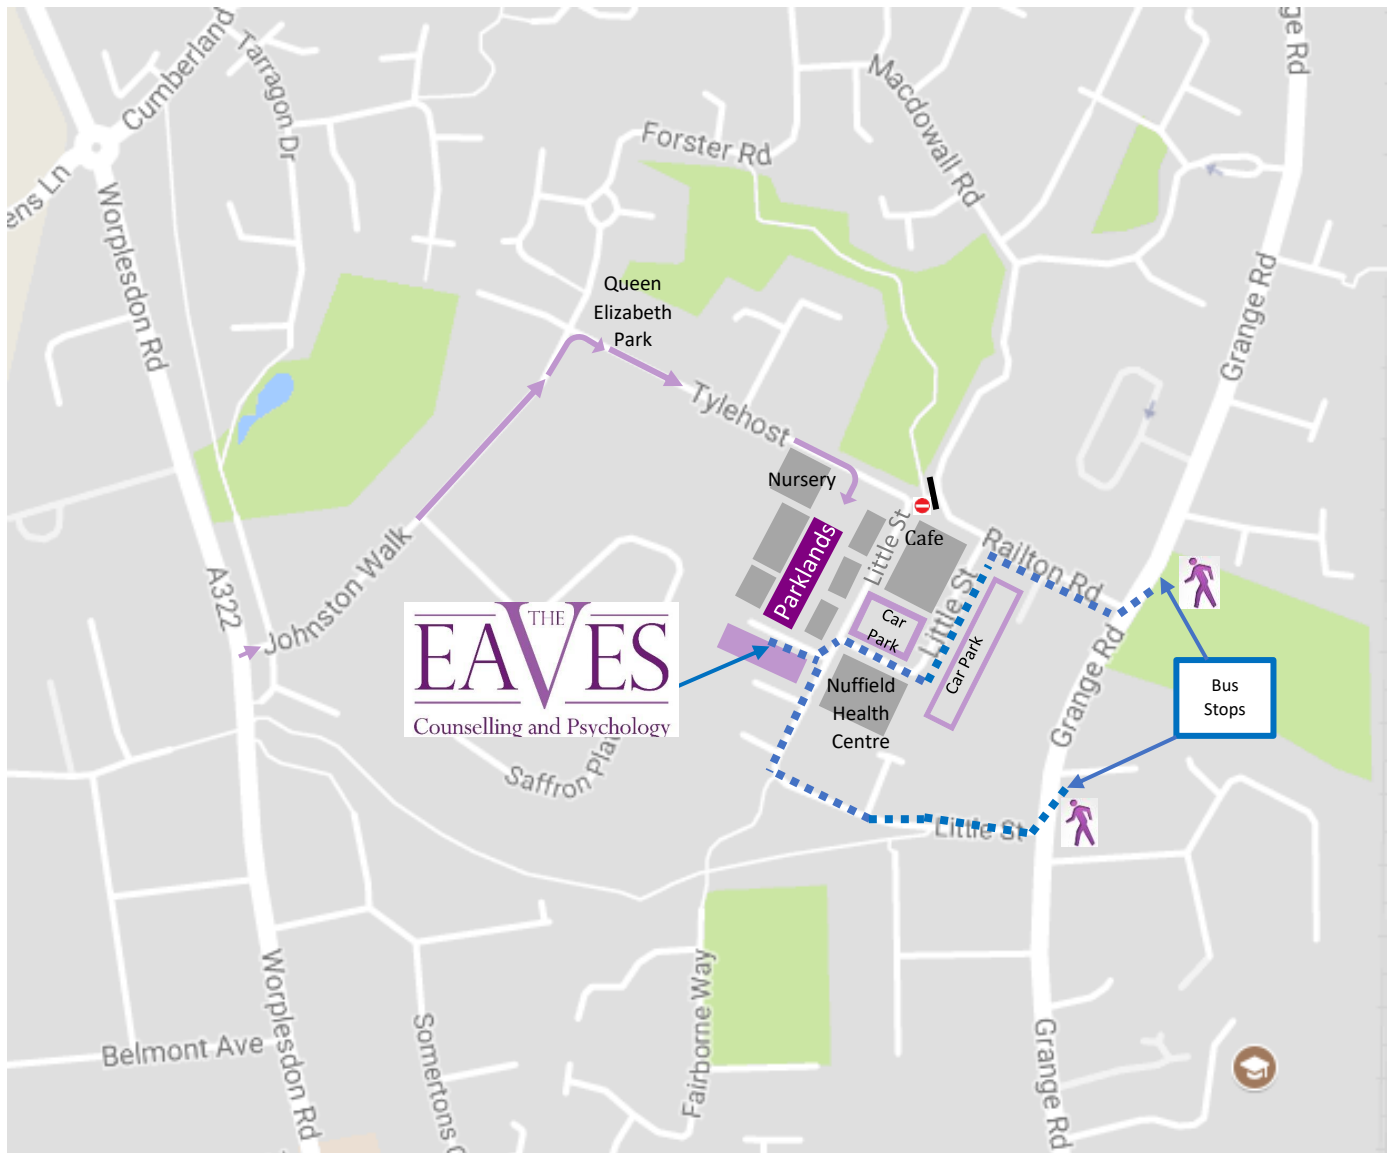

How to find us – Guildford 3 Paris Practice

3 Paris, Parklands, Railton Road, Guildford, Surrey, GU2 9JX

Please note: Do not rely on Sat Navs, they may direct you to the incorrect location. We have two practices in Guildford, please ensure you check with your therapist in advance which one your appointment will be in.

The Eaves are located in the Stoughton area of Guildford in the Parklands business park on the Queen Elizabeth Park.

By Car

From the A3 Wooden Bridge interchange:

- take the first exit onto the A322 and continue approximately 1 mile past the petrol station on your right
- turn right onto Johnston Walk and take 2nd right into Tylehost.
- just after passing the nursery on the right, with the park on the left, enter the gate into Parklands
- The Eaves is 100 yards directly in front of you.
- There is parking directly outside the office, but please note you can only park in bays marked 'The Eaves'. If these spaces are taken, free parking is available outside the Gym.

By Bus

Bus No 2 or Bus C at Guildford town circular stop at Grange Close.

From Grange Close bus stop:

- walk along Grange Road
- turn into Railton Road or Little Street

By Train

The office is located 2 miles from Guildford train station.

From the station:

- either walk to Guildford Friary to take the bus as above
- or alternatively, a taxi rank is situated at the entrance to the station.

(Please turn over for map.)

The map below shows the locations of The Eaves, car parks and bus stops.