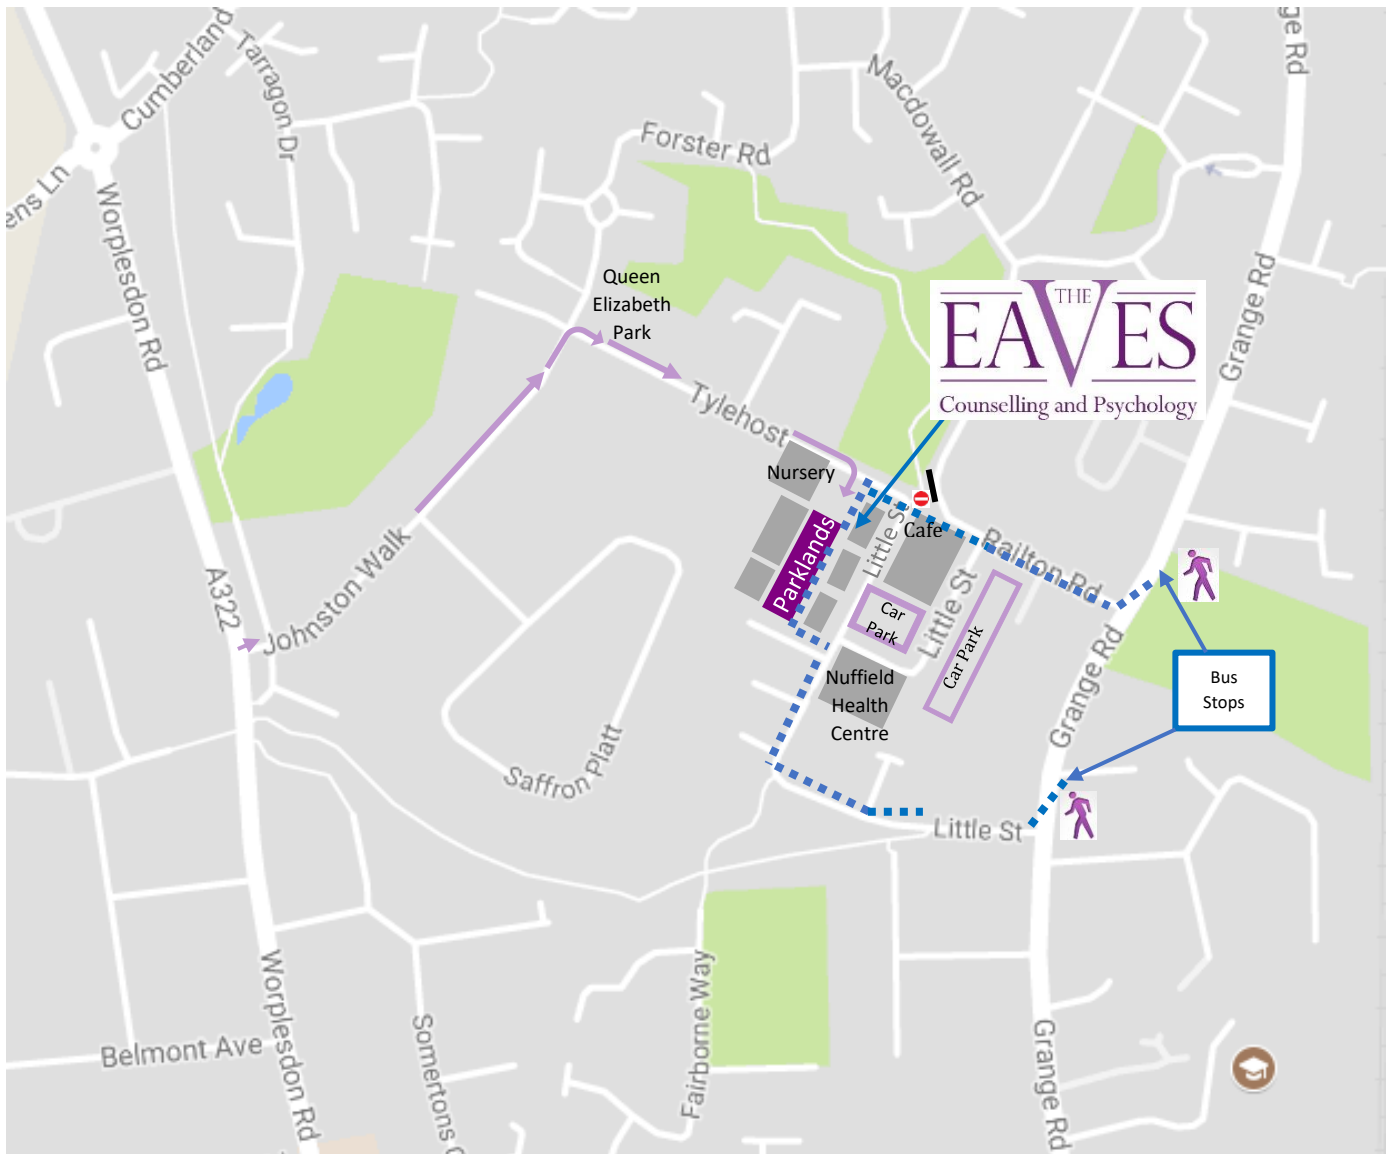

How to find us – Guildford 4 Beaufort Practice

4 Beaufort, Ground Floor, Parklands, Railton Road, Guildford, Surrey, GU2 9JX

Please note: Do not rely on Sat Navs, they may direct you to the incorrect location. We have two practices in Guildford, please ensure you check with your therapist in advance which one your appointment will be in.

The Eaves are located in the Stoughton area of Guildford in the Parklands business park on the Queen Elizabeth Park.

By Car

From the A3 Wooden Bridge interchange:

- take the first exit onto the A322 and continue approximately 1 mile past the petrol station on your right
- turn right onto Johnston Walk and take 2nd right into Tylehost.
- just after passing the nursery on the right, with the park on the left, enter the gate into Parklands
- The Eaves is in ground floor of Beaufort which the first building to your left as you enter Parkland.
- Please note there is parking directly outside the office. If these spaces are taken, free parking is available outside the Gym.

By Bus

Bus No 2 or Bus C at Guildford town circular stop at Grange Close.

From Grange Close bus stop:

- walk along Grange Road
- turn into Railton Road or Little Street

By Train

The office is located 2 miles from Guildford train station.

From the station:

- either walk to Guildford Friary to take the bus as above
- or alternatively, a taxi rank is situated at the entrance to the station.

(Please turn over for map)

The map below shows the locations of The Eaves, car parks and bus stops.