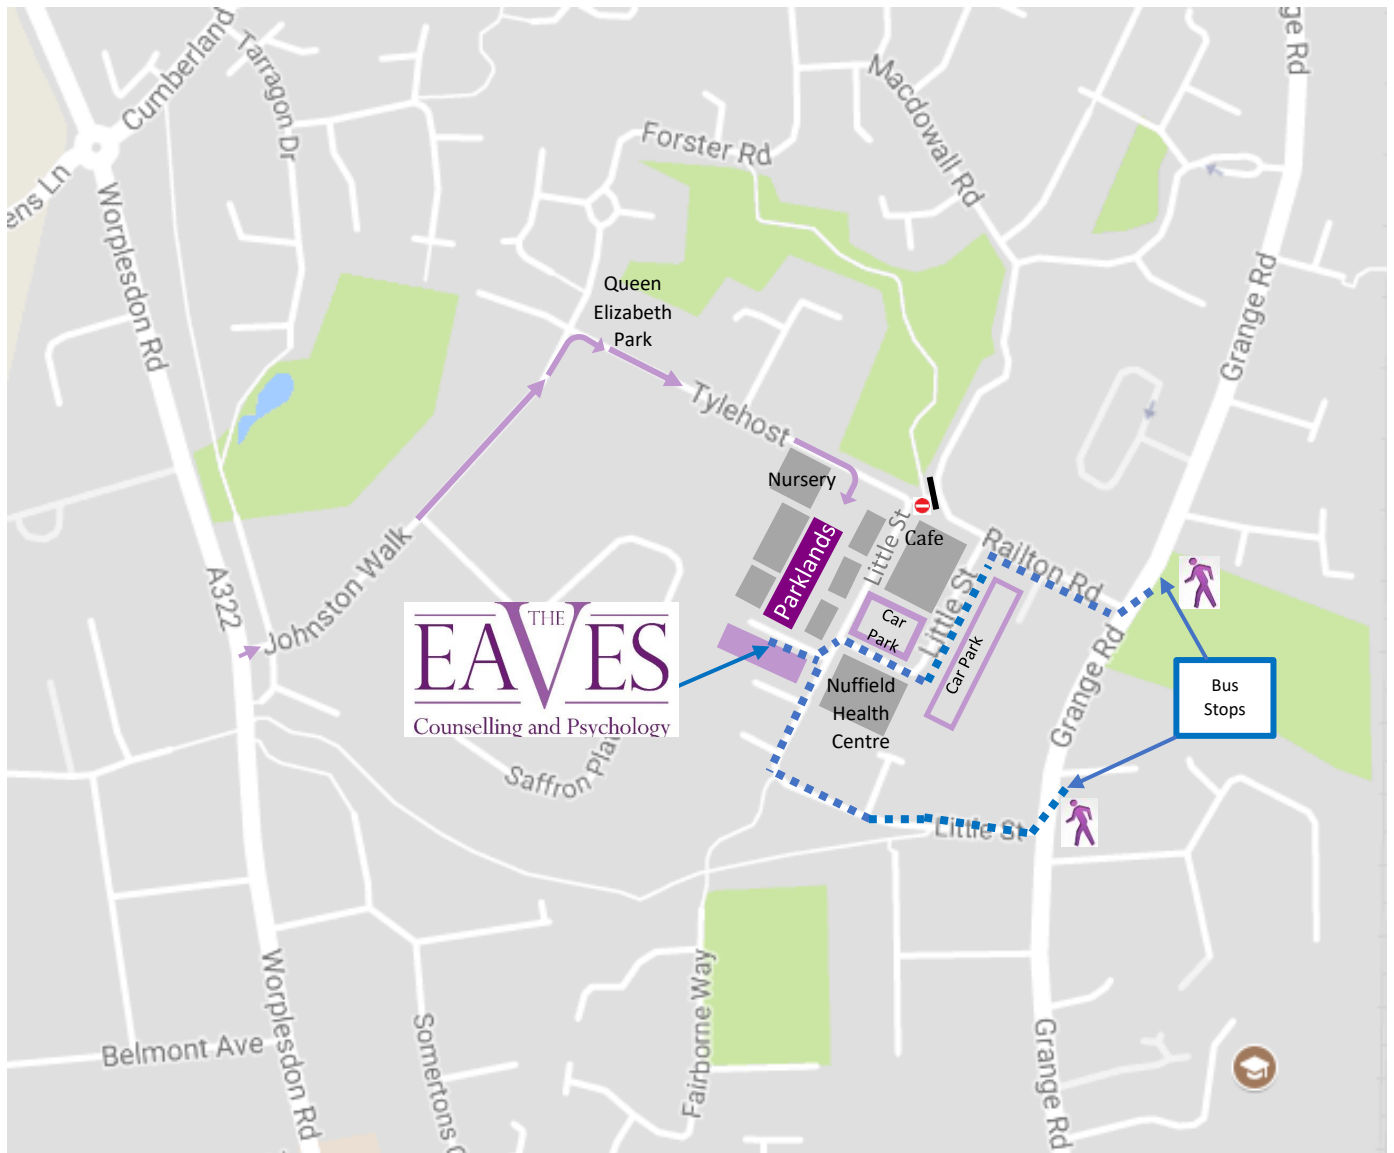

How to find us – Guildford 3 Paris Practice

3 Paris, Parklands, Railton Road, Guildford, Surrey, GU2 9JX

Please note: Do not rely on Sat Navs, they may direct you to the incorrect location. We have two practices in Guildford, please ensure you check with your therapist in advance which one your appointment will be in.

The Eaves are located in the Stoughton area of Guildford in the Parklands business park on the Queen Elizabeth Park.

By Car

From the A3 Wooden Bridge interchange:

- take the first exit onto the A322 and continue approximately 1 mile past the petrol station on your right
- turn right onto Johnston Walk and take 2nd right into Tylehost.
- just after passing the nursery on the right, with the park on the left, enter the gate into Parklands
- The Eaves is 100 yards directly in front of you.
- Please note there is parking directly outside the office. If these spaces are taken, free parking is available outside the Gym.

By Bus

Bus No 2 or Bus C at Guildford town circular stop at Grange Close.

From Grange Close bus stop:

- walk along Grange Road
- turn into Railton Road or Little Street

By Train

The office is located 2 miles from Guildford train station.

From the station:

- either walk to Guildford Friary to take the bus as above
- or alternatively, a taxi rank is situated at the entrance to the station.

(Please turn over for map.)

The map below shows the locations of The Eaves, car parks and bus stops.